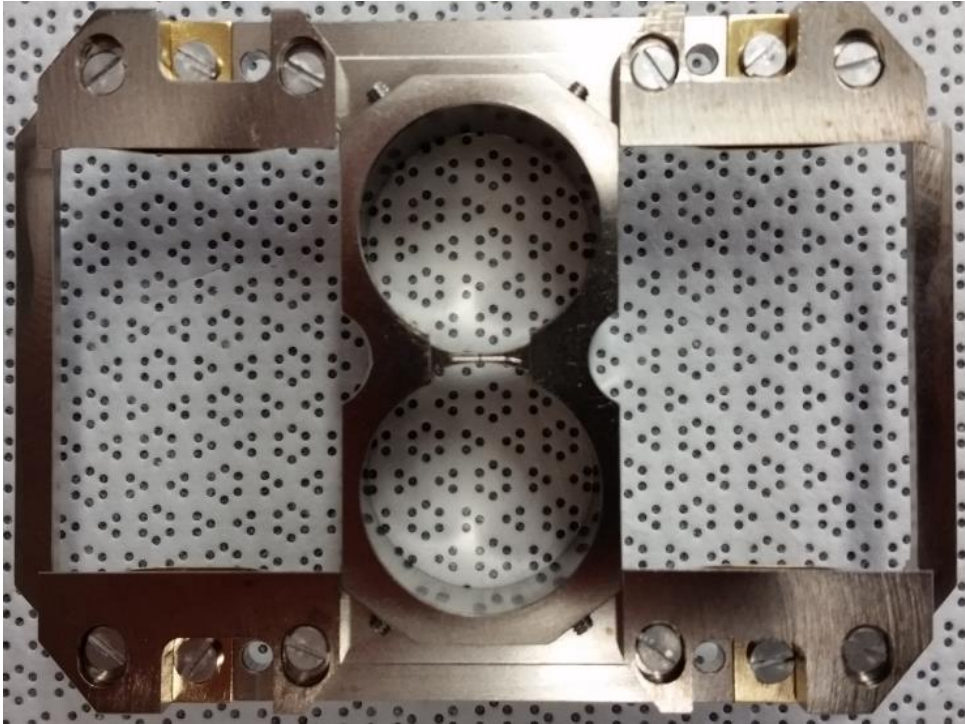

SXFiveFE Holders

H06, 1-inch x (5 to 18mm Thick) mounts (25mm diameter).

HOTS2+2, 2 1-inch x (5 to 18mm Thick)+ 2 28x48mm Thin Sections

HOTS4, 4 28x48mm Petrographic Thin Sections.