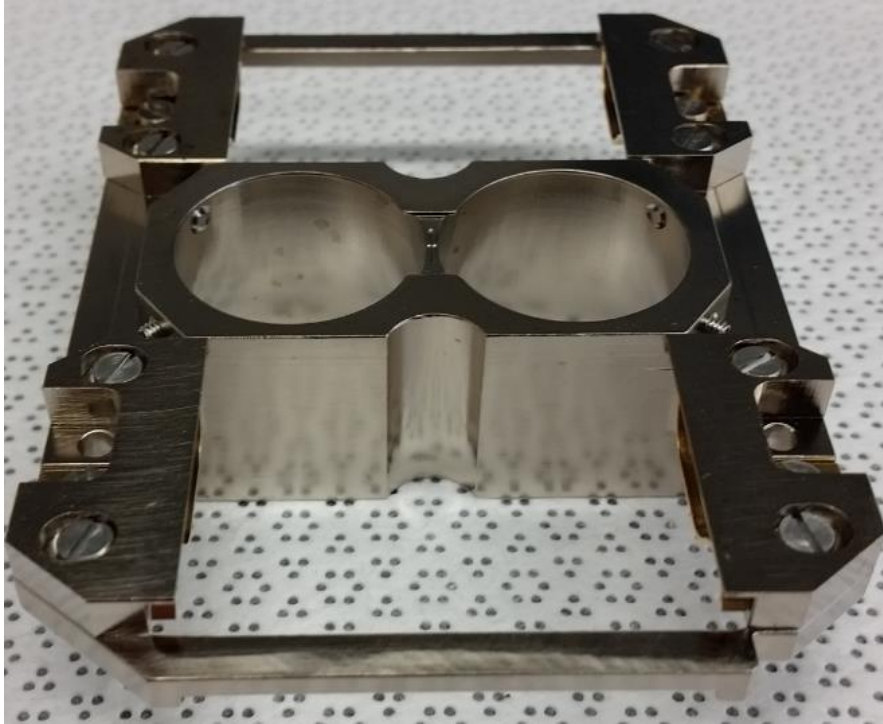

SXFiveFE Holders

H06, 1-inch x (5 to 18mm Thick) mounts (25mm diameter).

HOTS2+2, 2 1-inch x (5 to 18mm Thick)+ 2 28x48mm Thin Sections

HOTS4, 4 28x48mm Petrographic Thin Sections.