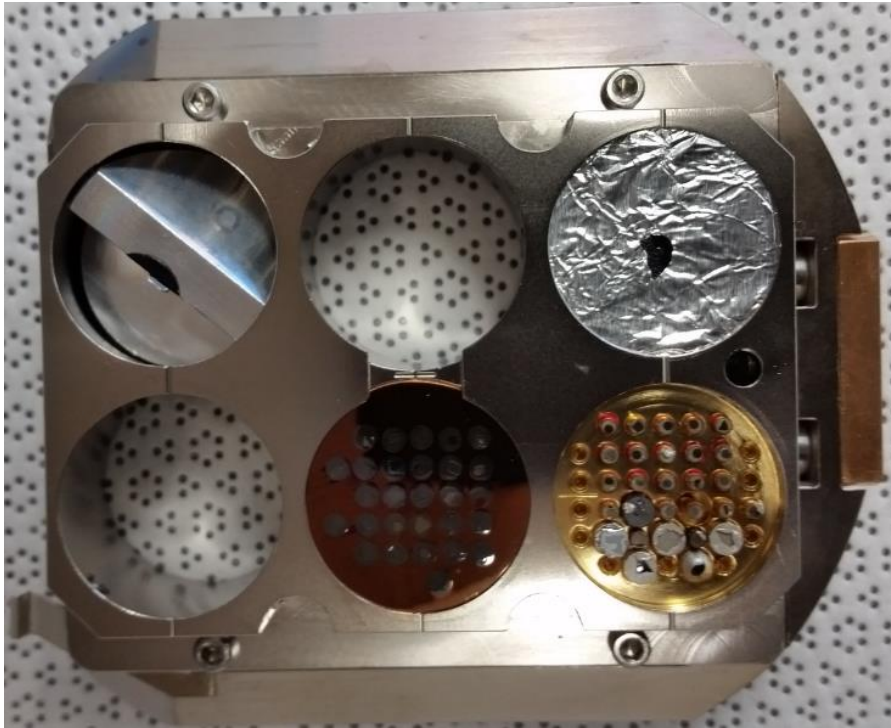

SXFiveFE Holders

H06, 1-inch x (5 to 18mm Thick) mounts (25mm diameter).

HOTS2+2, 2 1-inch x (5 to 18mm Thick)+ 2 28x48mm Thin Sections

HOTS4, 4 28x48mm Petrographic Thin Sections.